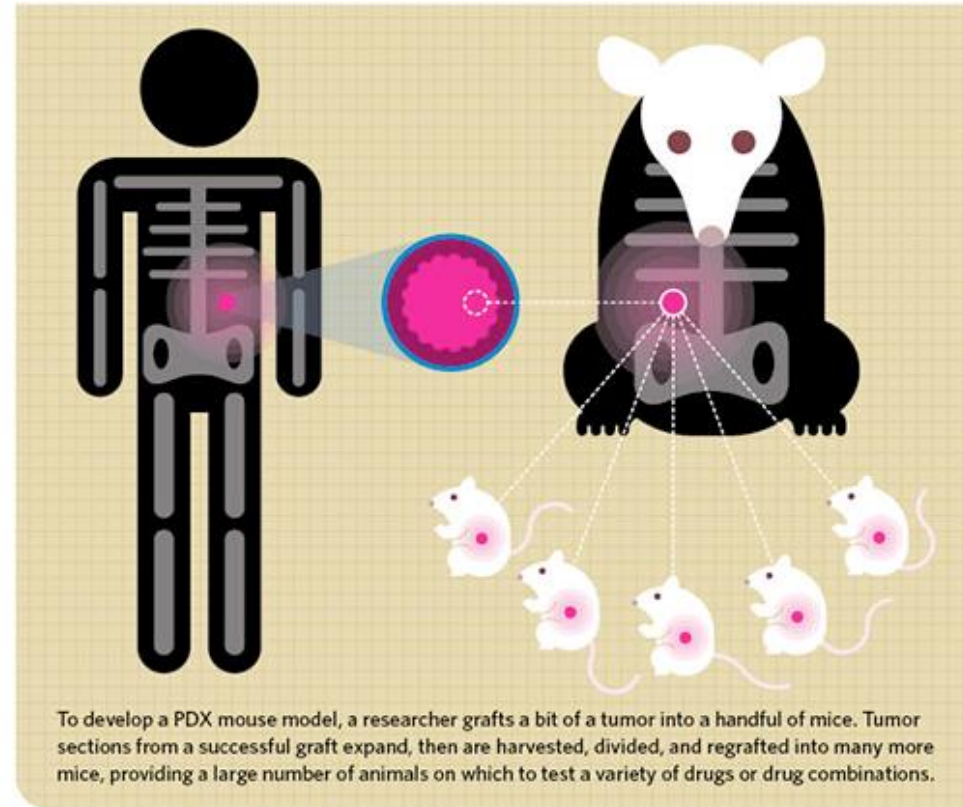

PDX Integrator

Terry Meehan

Coordinator Mouse
Informatics

EMBL-EBI

Hinxton, Cambridge, UK

A PDX resource by repurposing KOMP²/IMPC Infrastructure

mousephenotype.org