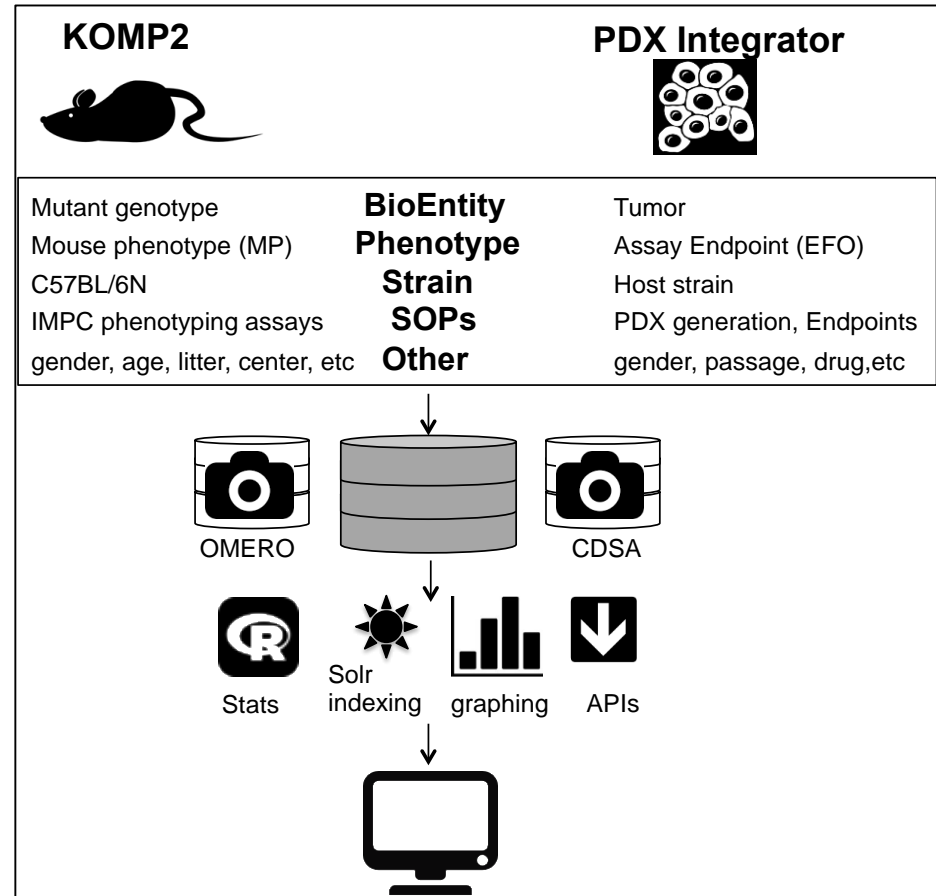

PDX Integrator

Terry Meehan

Coordinator Mouse
Informatics

EMBL-EBI

Hinxton, Cambridge, UK

A PDX resource by repurposing KOMP²/IMPC Infrastructure

mousephenotype.org